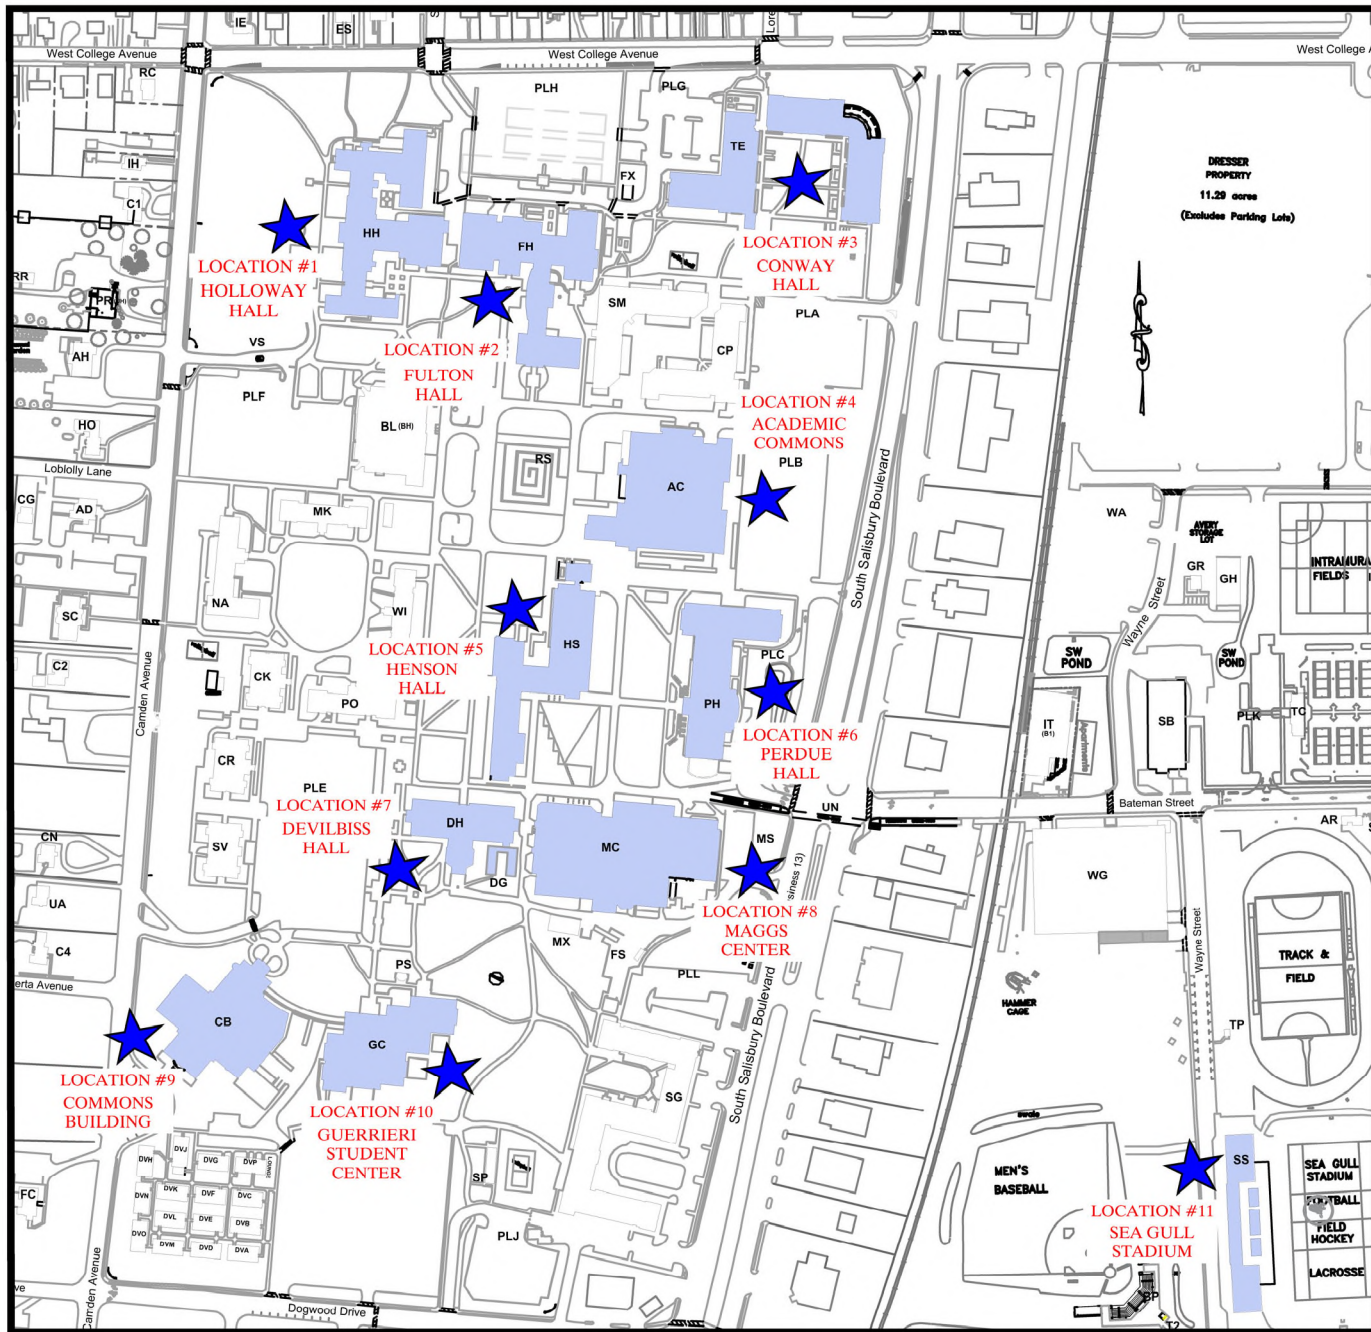

**SALISBURY UNIVERSITY  
SHARPS DISPOSAL  
CAMPUS LOCATIONS**

**#1 HOLLOWAY HALL  
FIRST FLOOR**

**#2 FULTON HALL  
FIRST FLOOR**

**#3 CONWAY HALL  
FIRST FLOOR**

**#4 ACADEMIC COMMONS  
FIRST FLOOR**

**#5 HENSON HALL  
FIRST FLOOR**

**#6 PERDUE HALL  
FIRST FLOOR**

**#7 DEVILBISS HALL  
FIRST FLOOR**

**#8 MAGGS CENTER  
FIRST FLOOR**

**#9 COMMONS DINING  
FIRST FLOOR**

**#10 GUERRIERI STUDENT UNION  
FIRST FLOOR**

**#11 SEA GULL STADIUM  
FIRST FLOOR**