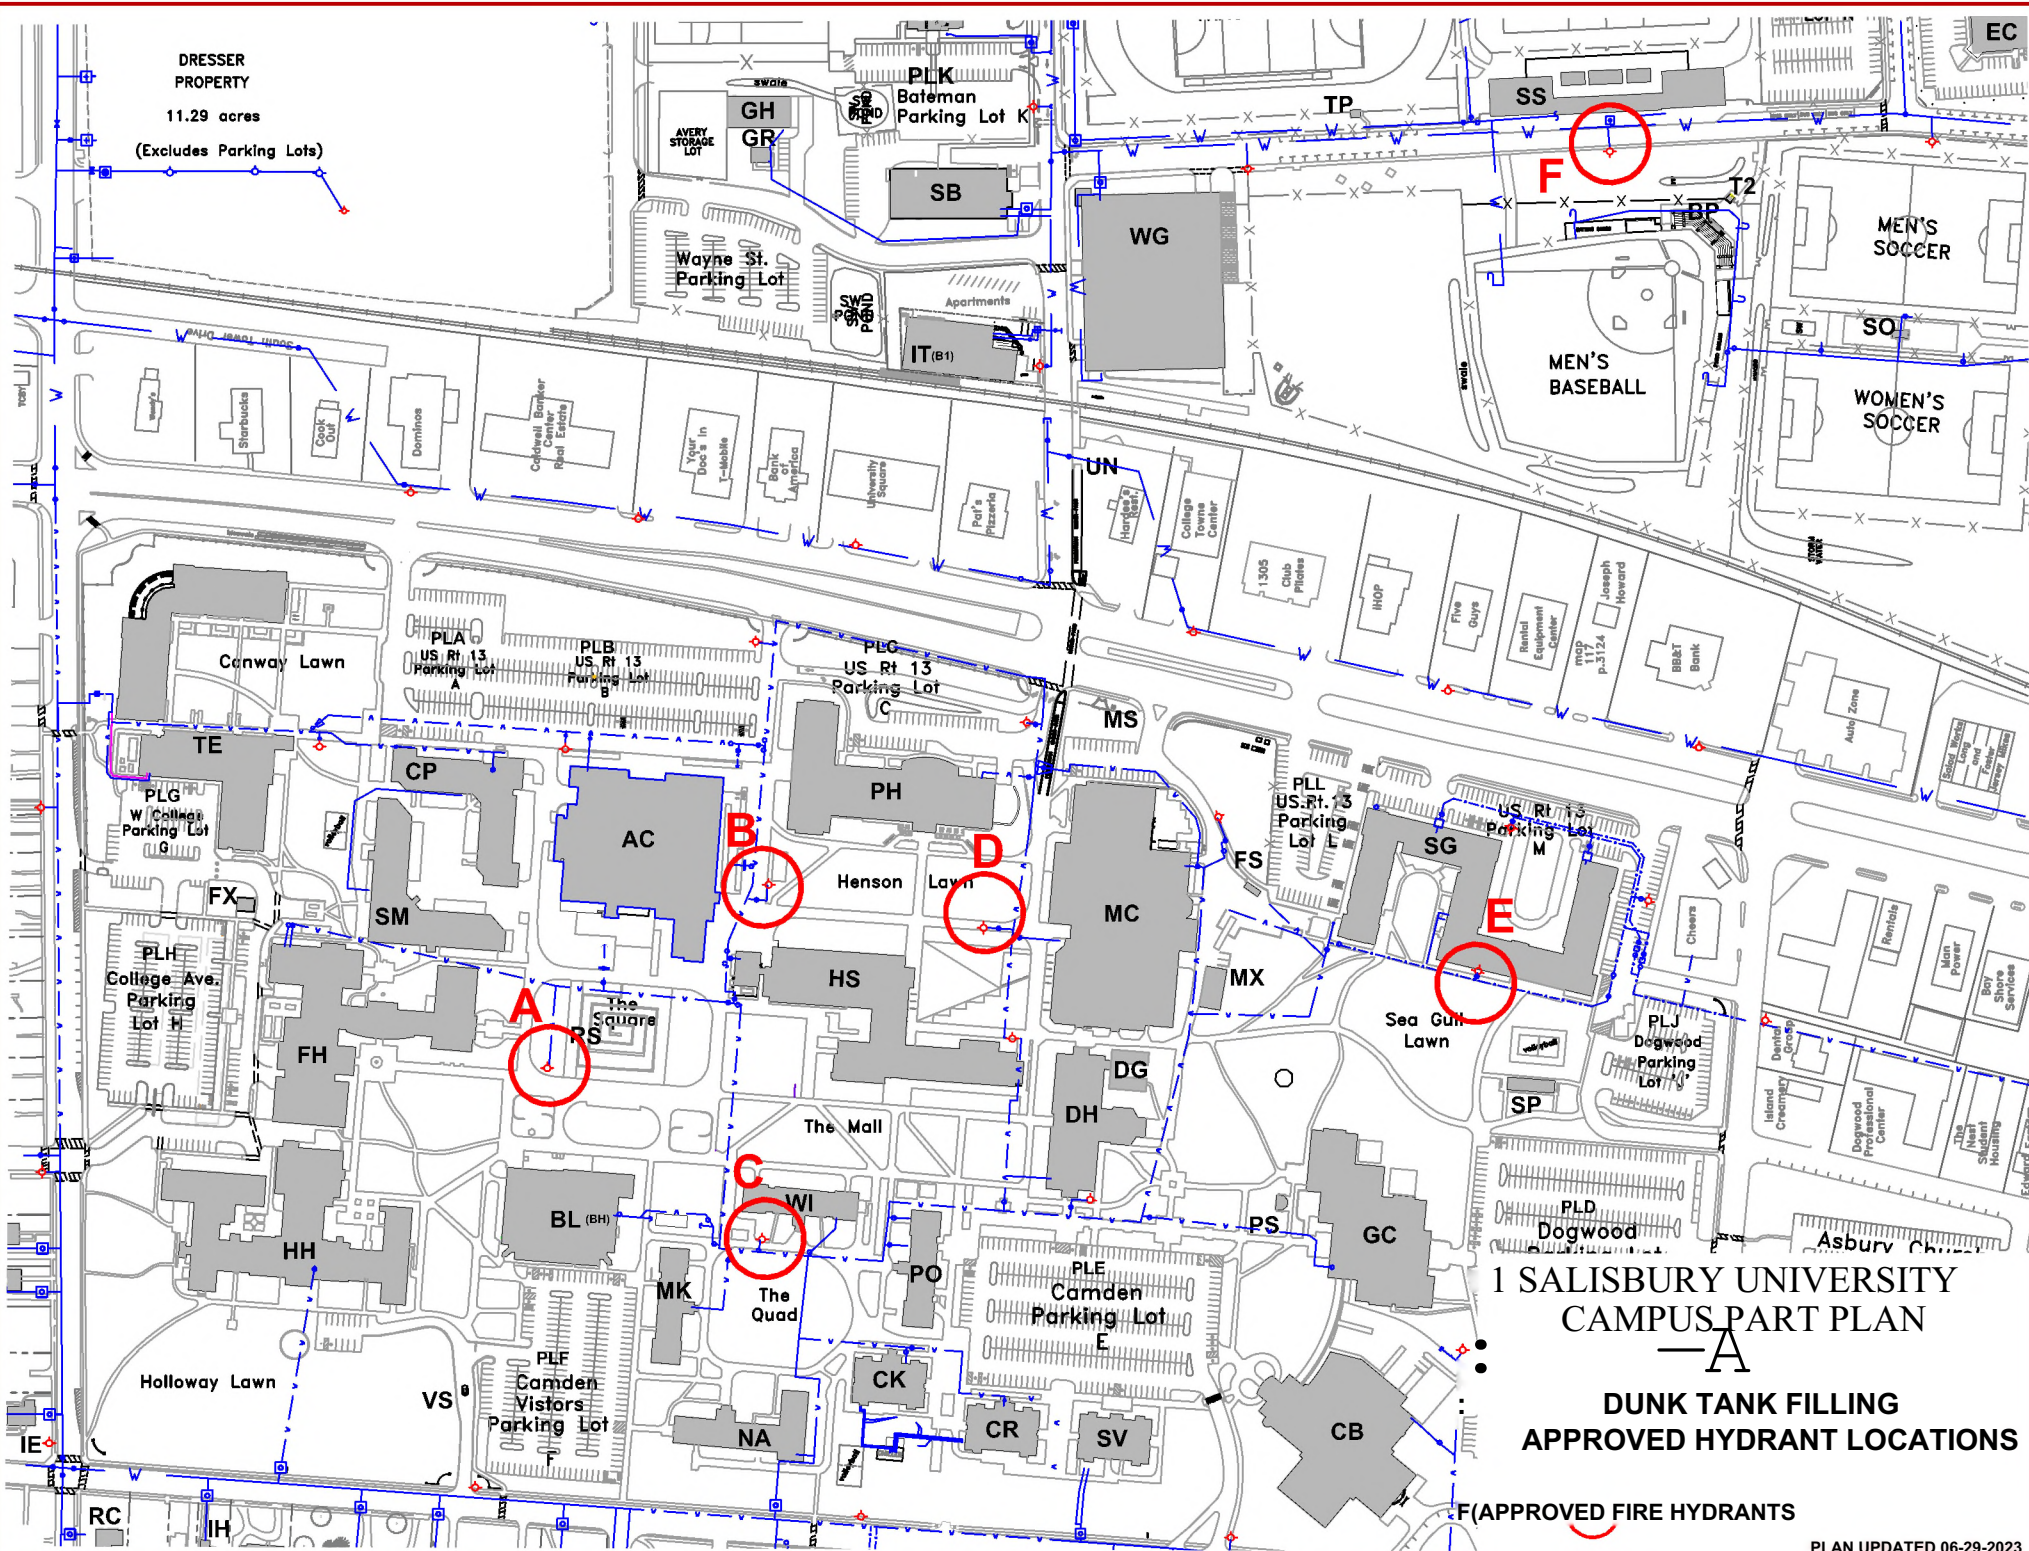

DRESSER PROPERTY
11.29 acres
(Excludes Parking Lots)

1 SALISBURY UNIVERSITY
CAMPUS PART PLAN
—A
DUNK TANK FILLING
APPROVED HYDRANT LOCATIONS

F (APPROVED FIRE HYDRANTS)