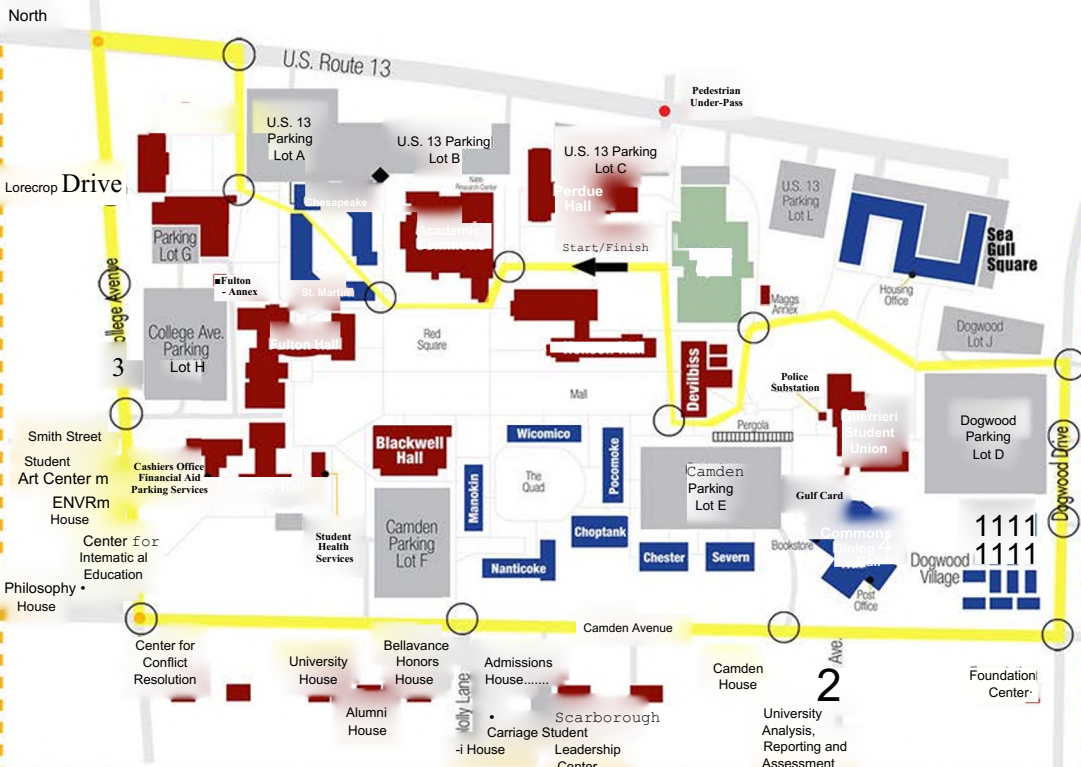

# Salisbury

UNIVERSITY

- Map Key:
- Academic & Administrative Facilities
  - Athletic Facilities
  - Parking
  - Residential & Dining Facilities
  - ◆ Bus Stop
- ( ) People Standing Around Route to Guide Runners
- Running Route