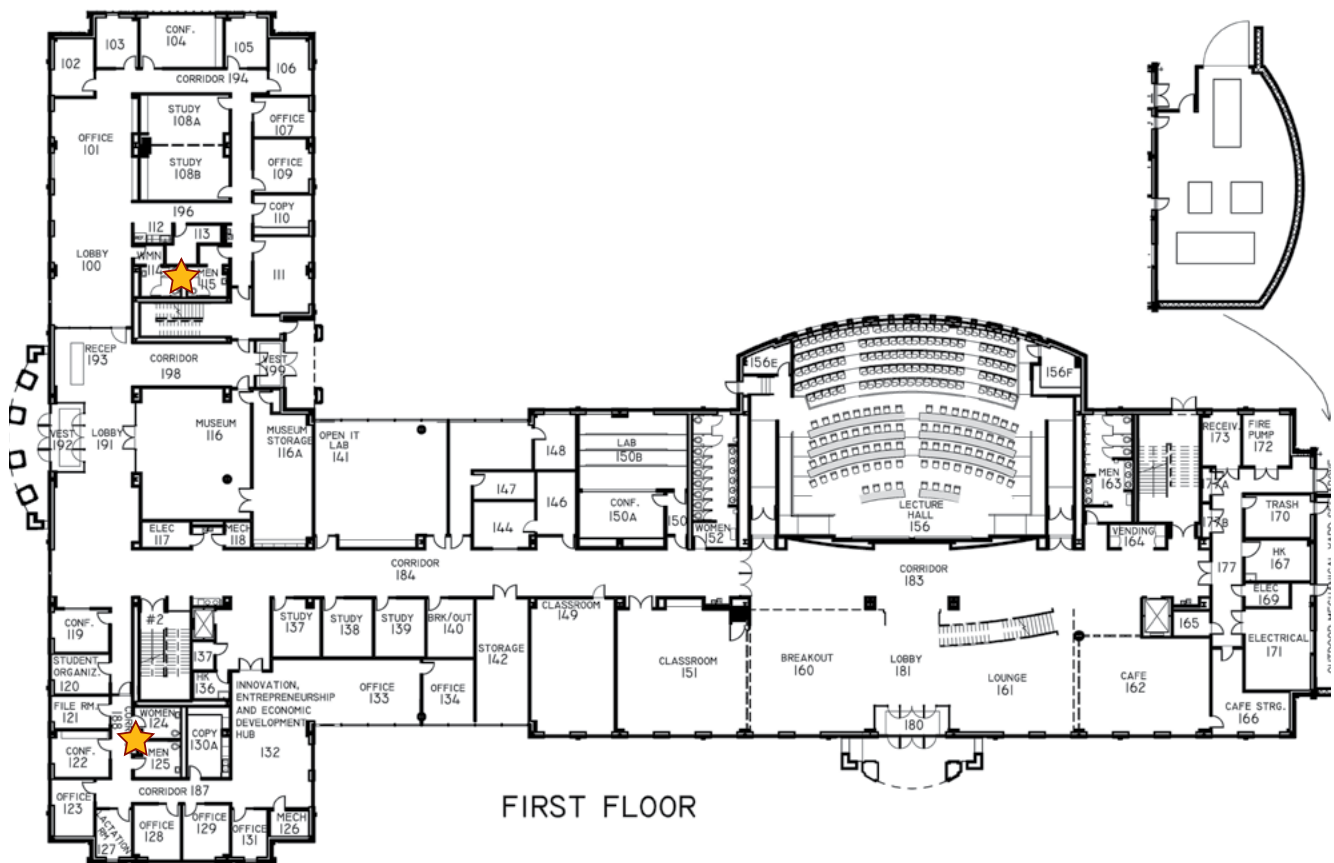

# ALL-GENDER/ GENDER-INCLUSIVE RESTROOM(S)

## PERDUE HALL FIRST FLOOR

ROOMS 124, 125 • ACROSS FROM CONFERENCE ROOM 122 (AVAILABLE M-F 8 A.M.-4:30 P.M.)

ROOMS 114, 115 • WITHIN BEACON SUITE (AVAILABLE M-F 8 A.M.-4:30 P.M.)

★ All-Gender Restroom

Salisbury University is a welcoming community and all campus spaces are inclusive. Campus community members who seek additional privacy are invited to use SU's all-gender facilities. For all locations, visit [salisbury.edu/all-gender-facilities](https://salisbury.edu/all-gender-facilities) or scan the QR code.