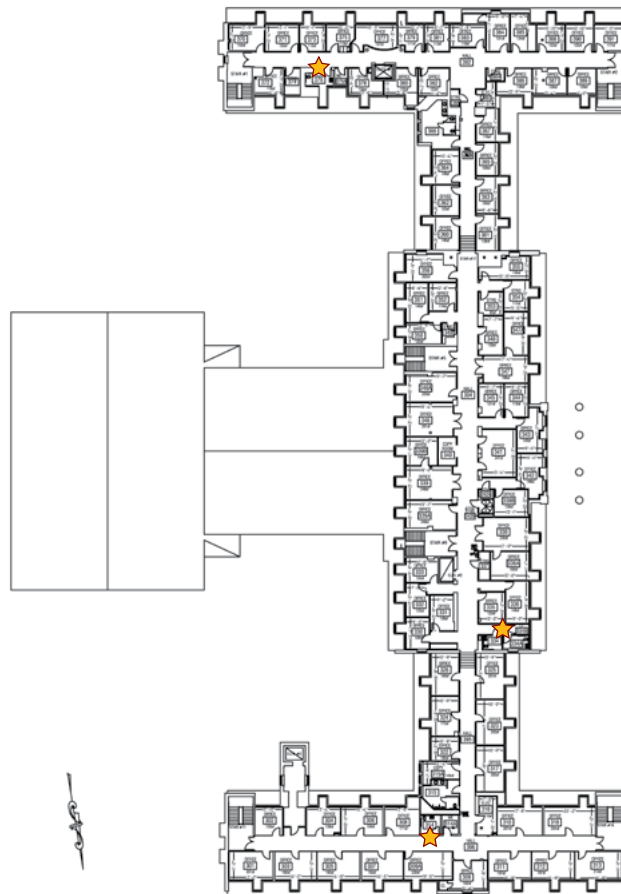

ALL-GENDER/ GENDER-INCLUSIVE RESTROOM(S)

HOLLOWAY HALL THIRD FLOOR

ROOM 314 • NORTH- ACROSS FROM OFFICE 309A

ROOMS 334, 334A • CENTER-ACROSS FROM OFFICE 330/331

ROOM 376 • SOUTH-ACROSS FROM OFFICE 373

★ All-Gender Restroom

Salisbury University is a welcoming community and all campus spaces are inclusive. Campus community members who seek additional privacy are invited to use SU's all-gender facilities. For all locations, visit salisbury.edu/all-gender-facilities or scan the QR code.