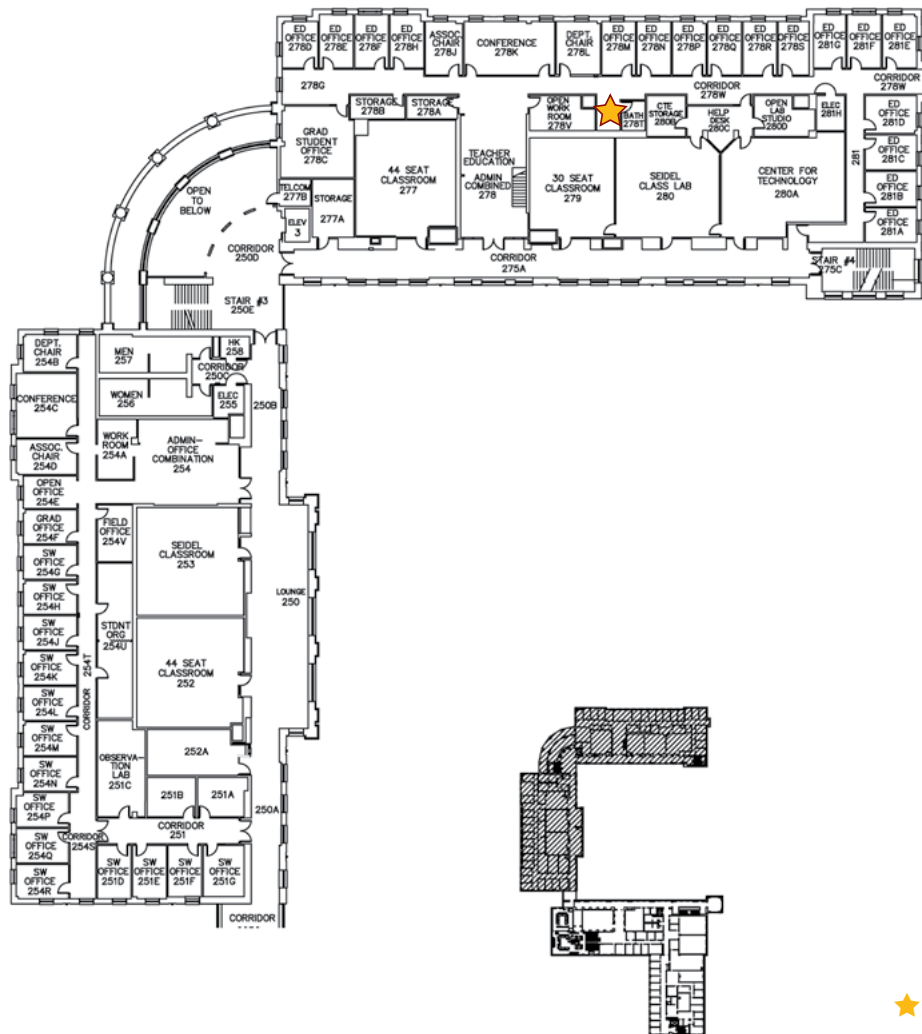

ALL-GENDER/ GENDER-INCLUSIVE RESTROOM(S)

CONWAY HALL THIRD FLOOR

ROOM 379V • WITHIN SUITE 379 (AVAILABLE M-F 8 A.M.-4:30 P.M.)

★ All-Gender Restroom

Salisbury University is a welcoming community and all campus spaces are inclusive. Campus community members who seek additional privacy are invited to use SU's all-gender facilities. For all locations, visit salisbury.edu/all-gender-facilities or scan the QR code.