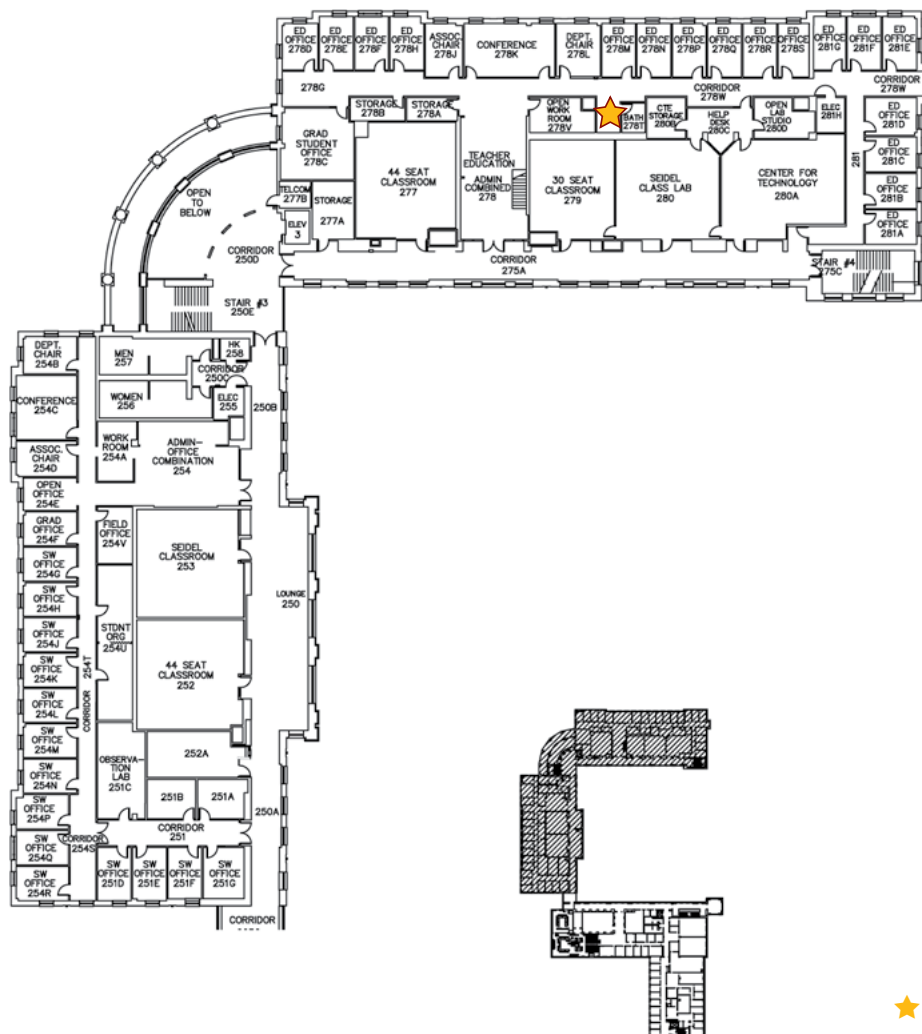

ALL-GENDER/ GENDER-INCLUSIVE RESTROOM(S)

CONWAY HALL SECOND FLOOR

ROOM 278T • IN EDUCATION SUITE 278 (AVAILABLE M-F 8 A.M.-4:30 P.M.)

★ All-Gender Restroom

Salisbury University is a welcoming community and all campus spaces are inclusive. Campus community members who seek additional privacy are invited to use SU's all-gender facilities. For all locations, visit salisbury.edu/all-gender-facilities or scan the QR code.